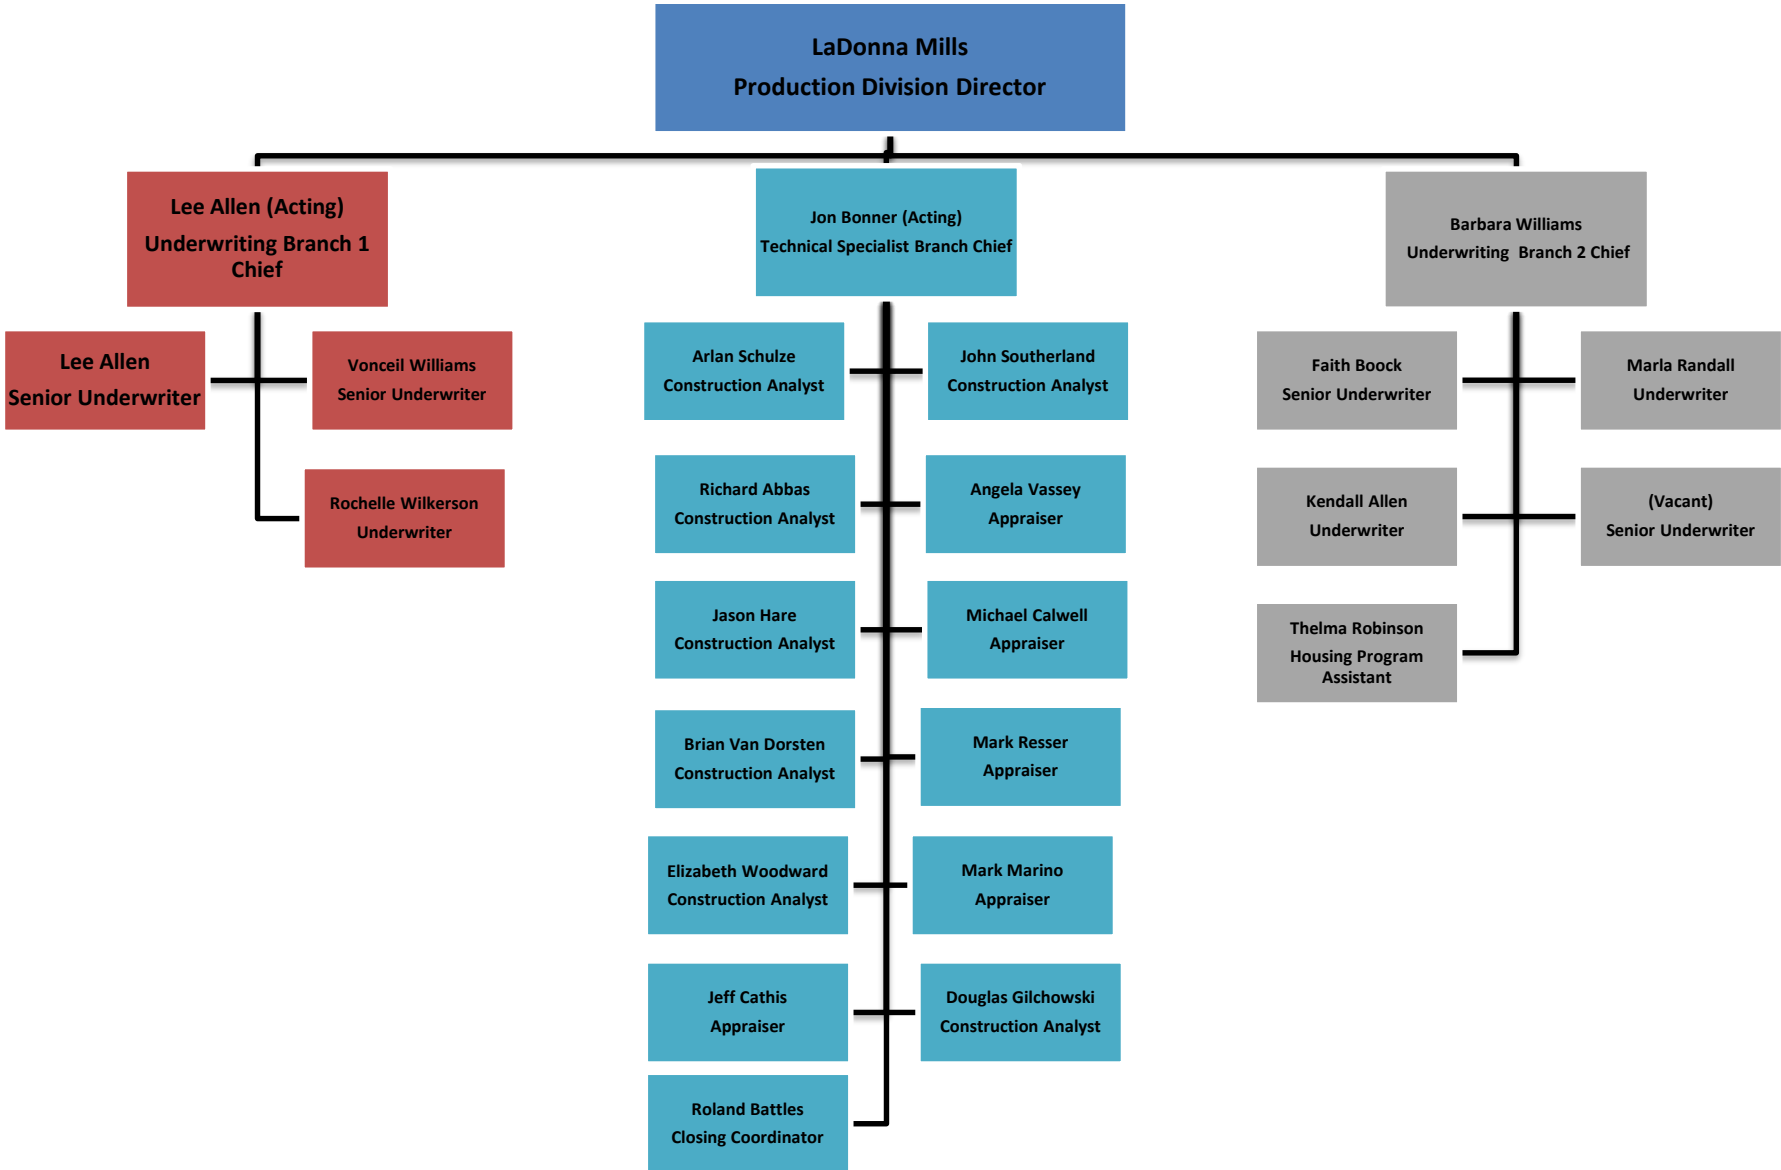

MULTIFAMILY SOUTHEAST REGION PRODUCTION

DIVISION: JACKSONVILLE