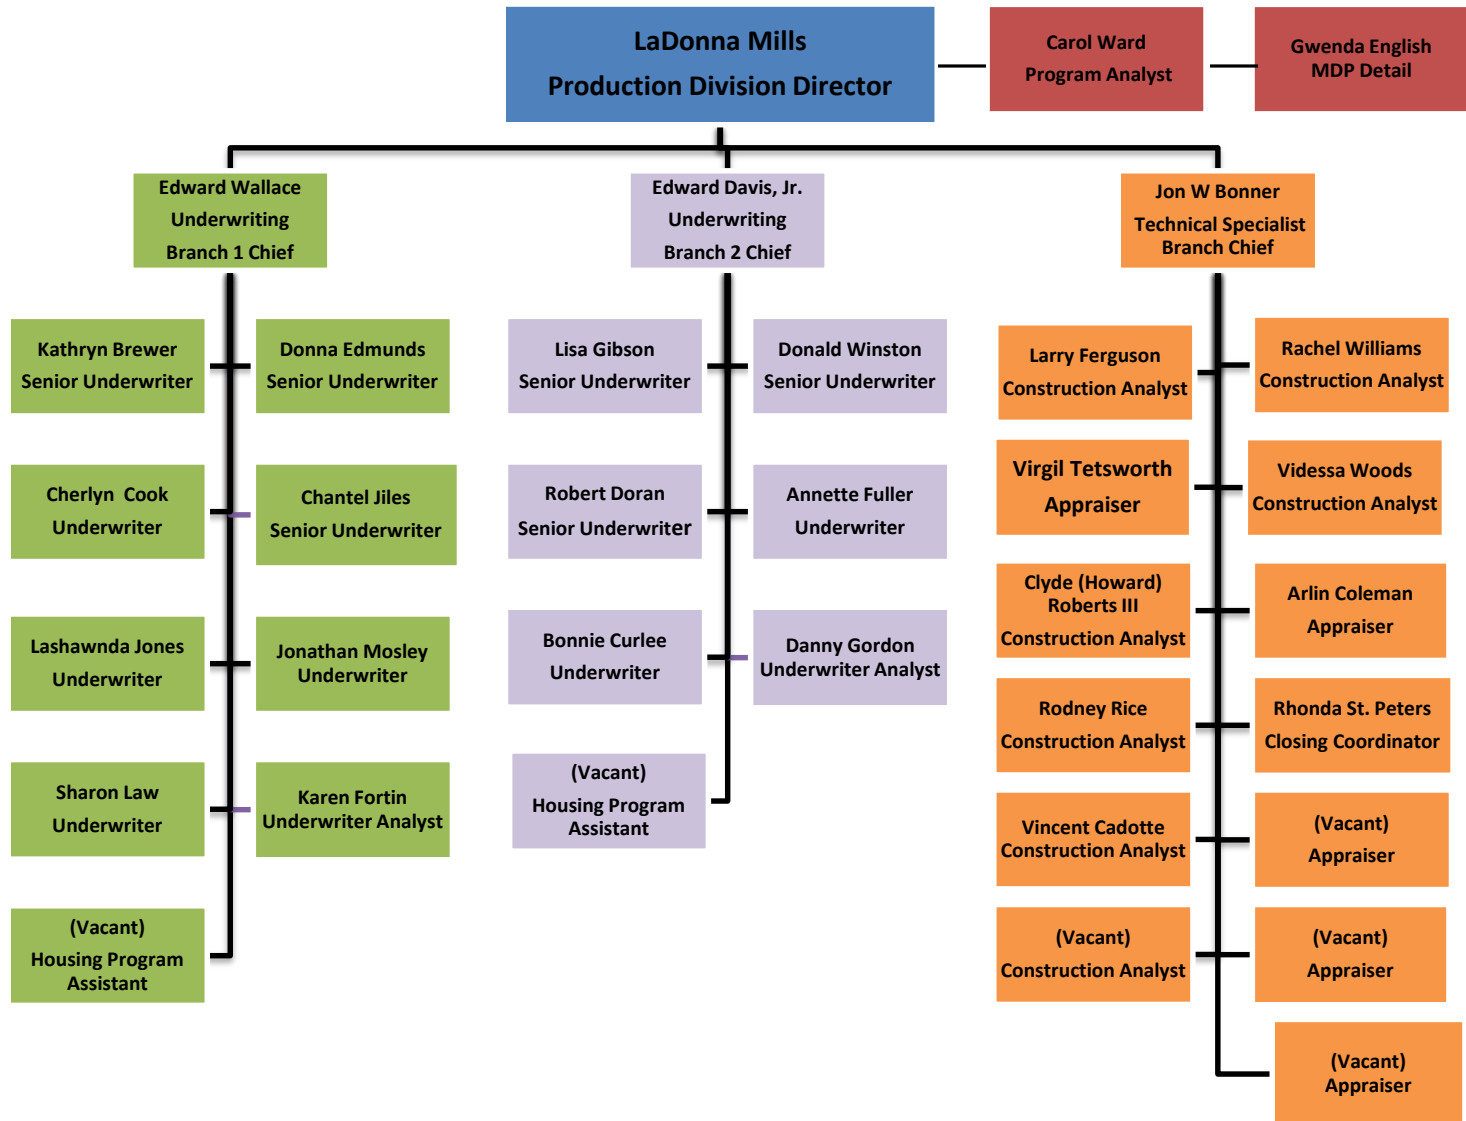

**Shawn Walkey**  
Information Specialist

**India Drain**  
Administrative Specialist

**(Vacant)**  
Contract Oversight Specialist

**Coretta Johnson**  
(Detail)  
Program Analyst

**(Vacant)**  
Jacksonville  
Information Specialist

# MULTIFAMILY SOUTHEAST REGION PRODUCTION DIVISION: ATLANTA

# MULTIFAMILY SOUTHEAST REGION PRODUCTION